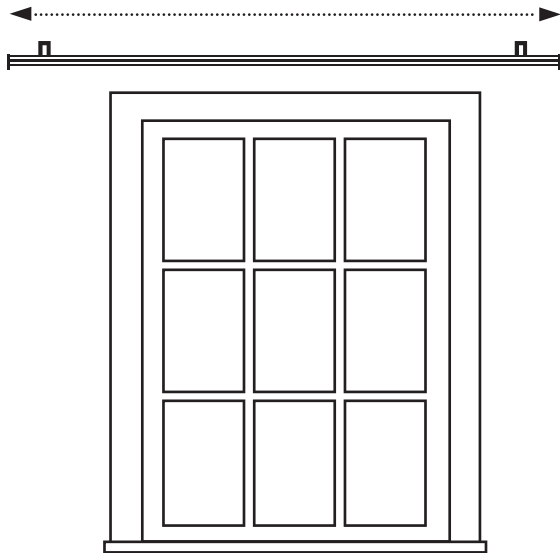

Width Measurement Drop Measurement

 cms

 cms

CURTAIN MEASURING GUIDE

Wave (Track)

Measuring Width:

The track should be fitted 15cm above your window top, with 15cm - 20cm excess either side of the window recess.

Measure the total width of the track. Account for overlap. This is an additional measurement, normally 2.5cm, which allows the hanging curtains to overlap in the middle when they are closed.

Measuring Drop:

Take the measurement from the bottom of the track to your desired drop length.

Sill Length
1cm above the sill

Below sill length
15cm below the sill

Full length
1.5cm from the floor