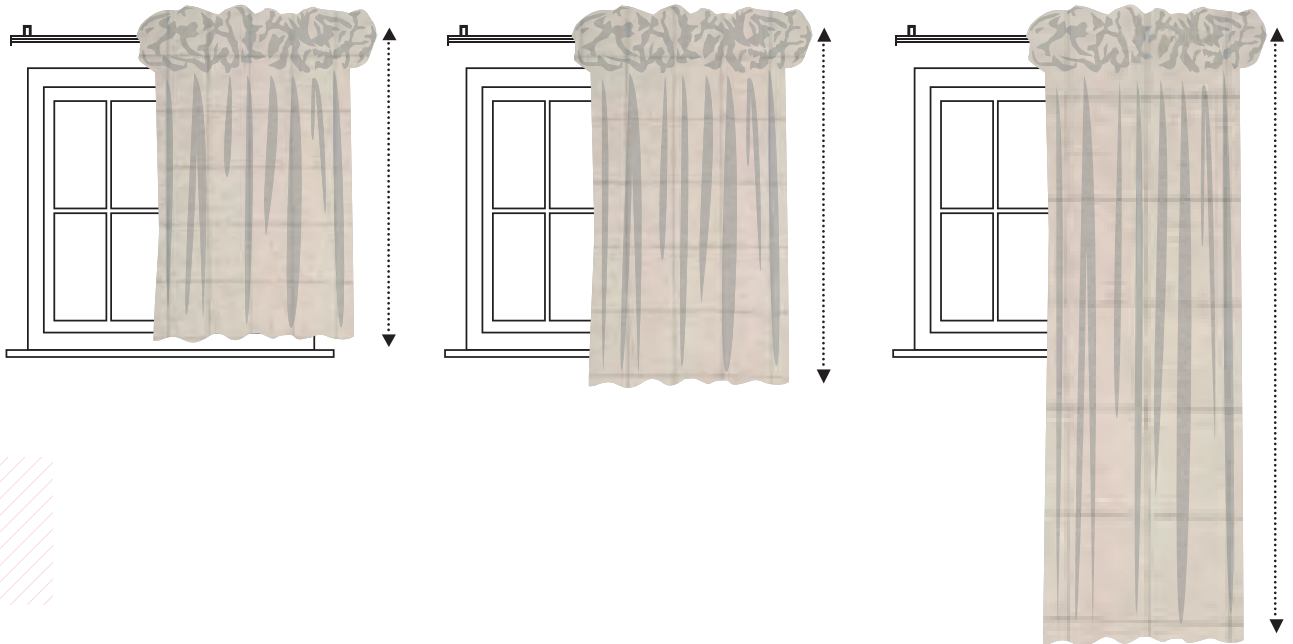

Width Measurement

Drop Measurement

 cms

 cms

CURTAIN MEASURING GUIDE

Puffball (Track)

Measuring Width:

The track should be fitted 15cm above your window top, with 15cm - 20cm excess either side of the window recess.

Measure the total width of the track. Account for overlap. This is an additional measurement, normally 2.5cm, which allows the hanging curtains to overlap in the middle when they are closed.

Measuring Drop:

Take the measurement from the top of the track to your desired drop length.

Add an additional 33cm - 45cm to this length to allow for the fabric visible above the track.

Sill Length
1cm above the sill

Below sill length
15cm below the sill

Full length
1.5cm from the floor