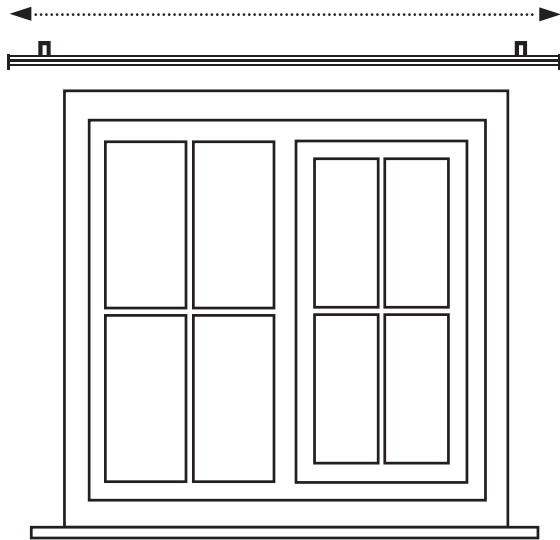

Width Measurement

Drop Measurement

 cms

 cms

CURTAIN MEASURING GUIDE

Puffball (Track)

Measuring Width:

The track should be fitted 15cm above your window top, with 15cm - 20cm excess either side of the window recess.

Measure the total width of the track. Account for overlap. This is an additional measurement, normally 2.5cm, which allows the hanging curtains to overlap in the middle when they are closed.

Measuring Drop:

Take the measurement from the top of the track to your desired drop length.

Add an additional 33cm - 45cm to this length to allow for the fabric visible above the track.

Sill Length
1cm above the sill

Below sill length
15cm below the sill

Full length
1.5cm from the floor