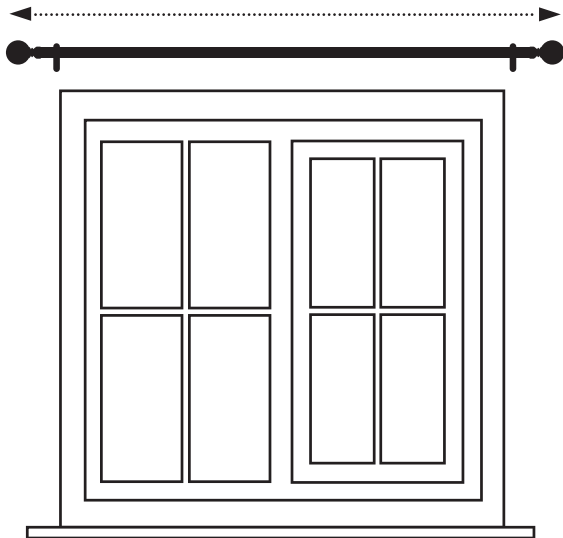

Width Measurement

Drop Measurement

 cms

 cms

## CURTAIN MEASURING GUIDE

### Measuring Width:

The pole should be fitted 15cm above your window top, with 15cm - 20cm excess either side of the window recess.

Measure the total width of the pole, excluding finials. Account for overlap. This is an additional measurement, normally 2.5cm, which allows the hanging curtains to overlap in the middle when they are closed.

### Measuring Drop:

Take the measurement from the top of the pole to your desired drop length.

Add an additional 33cm - 45cm to this length to allow for the fabric visible above the pole.

Sill Length  
1cm above the sill