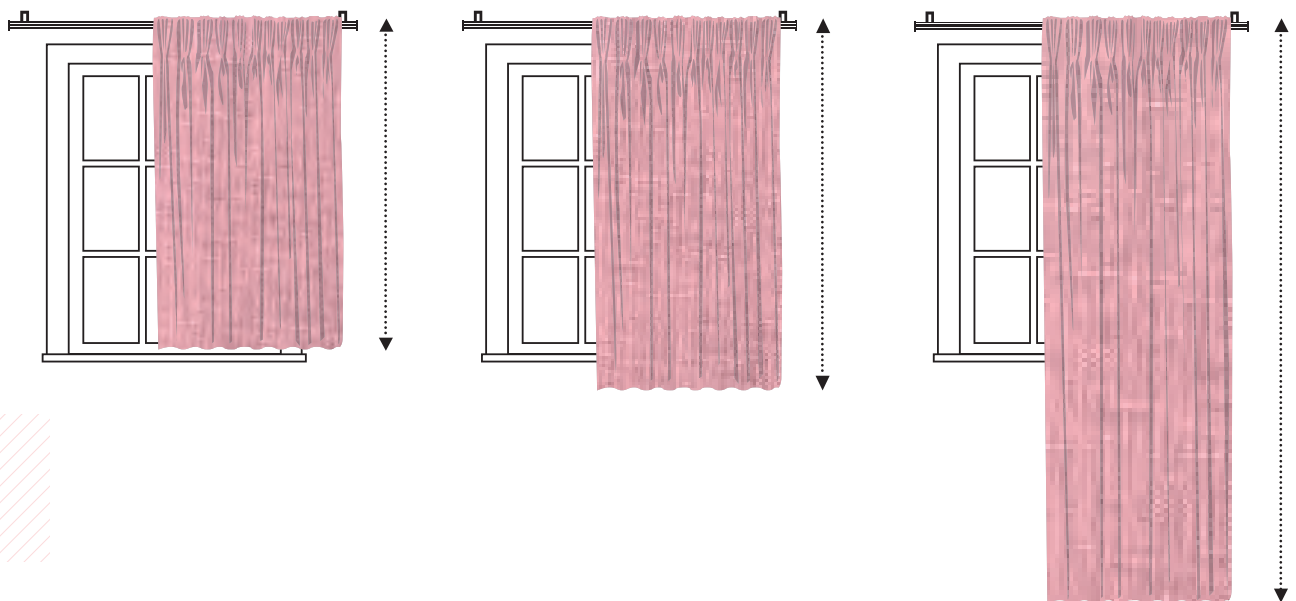

## CURTAIN MEASURING GUIDE

# Pinch Pleated Double & Triple (Track)

### Measuring Width:

The track should be fitted 15cm above your window top, with 15cm - 20cm excess either side of the window recess.

Measure the total width of the track. Account for overlap. This is an additional measurement, normally 2.5cm, which allows the hanging curtains to overlap in the middle when they are closed.

### Measuring Drop:

Take the measurement from the top of the track to your desired drop length.

Sill Length  
1cm above the sill

Below sill length  
15cm below the sill

Full length  
1.5cm from the floor