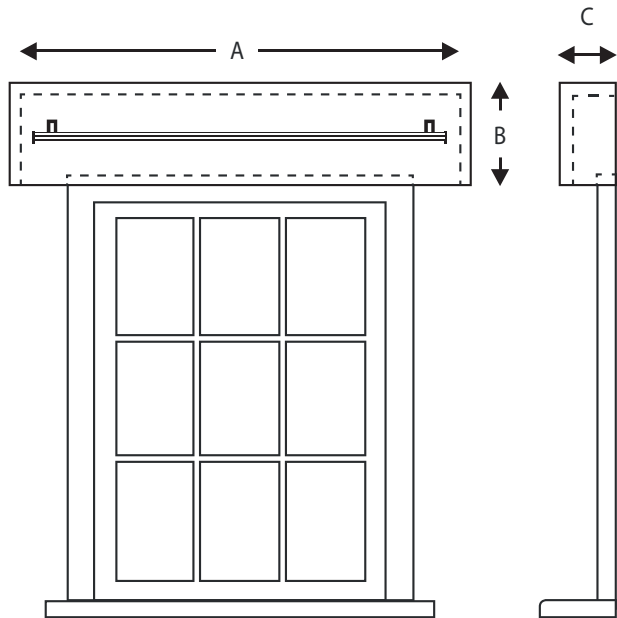

Width Measurement

Height Measurement

Depth Measurement

 cms cms cms

Pelmet

A = Pelmet width (this should be full curtain track length + 4cm)

B = Pelmet height

C = Projection from wall –
(recommended at 12.5cm or 5")

Hand making service on this item NB Anything over 200cm would need to be quoted over the telephone.