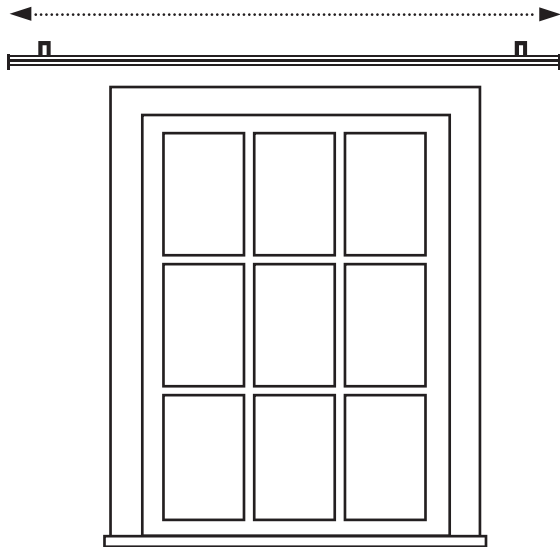

Width Measurement

Drop Measurement

 cms

 cms

CURTAIN MEASURING GUIDE

Deep Pleat (Track)

Measuring Width:

The track should be fitted 15cm above your window top, with 15cm - 20cm excess either side of the window recess.

Measure the total width of the track. Account for overlap. This is an additional measurement, normally 2.5cm, which allows the hanging curtains to overlap in the middle when they are closed.

Measuring Drop:

Take the measurement from the top of the track to your desired drop length.

Sill Length
1cm above the sill

Below sill length
15cm below the sill

Full length
1.5cm from the floor