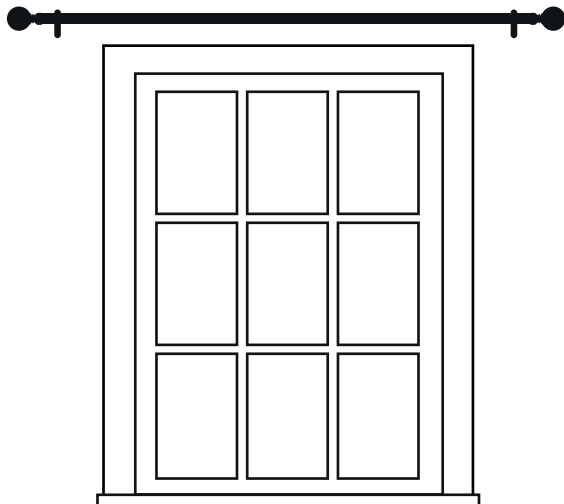

Width Measurement

 cms

Curtain Pole

CURTAIN POLE MEASURING GUIDE

Measuring Width:

Measure the recess width of the window and then add at least another 15cm for each side.

The suggested pole length is the recess width plus 30cm.

Curtain pole width sizes do not include the measurement of any decorative finials