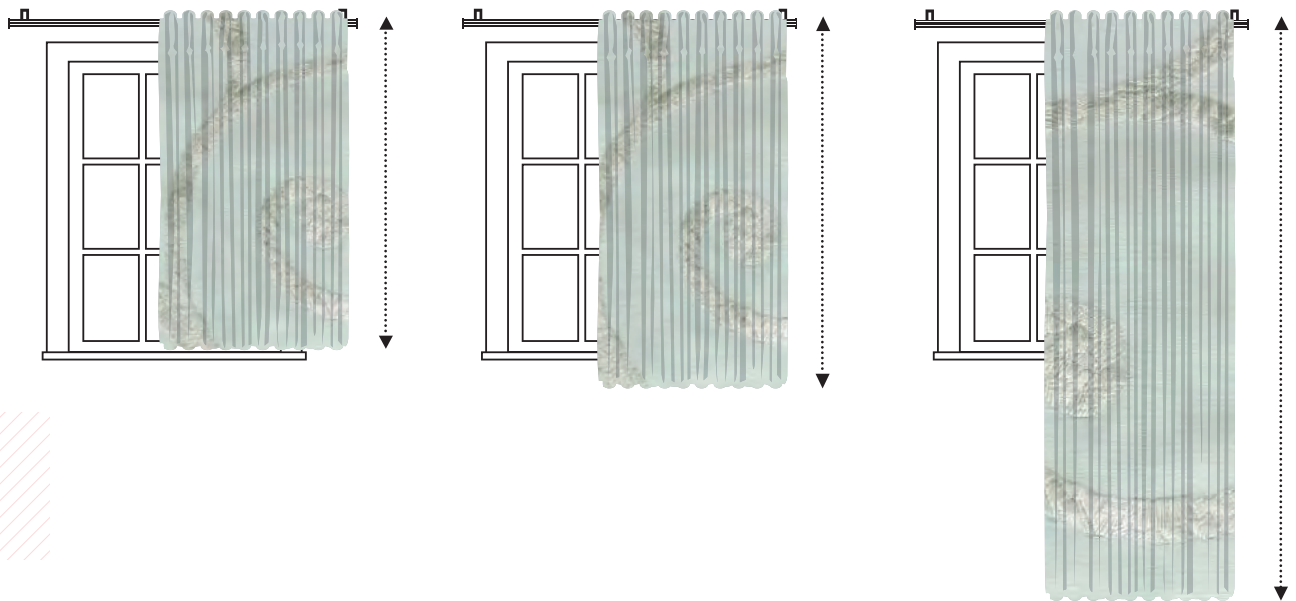

## CURTAIN MEASURING GUIDE

# Cartridge (Track)

### Measuring Width:

The track should be fitted 15cm above your window top, with 15cm - 20cm excess either side of the window recess.

Measure the total width of the track. Account for overlap. This is an additional measurement, normally 2.5cm, which allows the hanging curtains to overlap in the middle when they are closed.

### Measuring Drop:

Take the measurement from the top of the track to your desired drop length.

Sill Length  
1cm above the sill

Below sill length  
15cm below the sill

Full length  
1.5cm from the floor