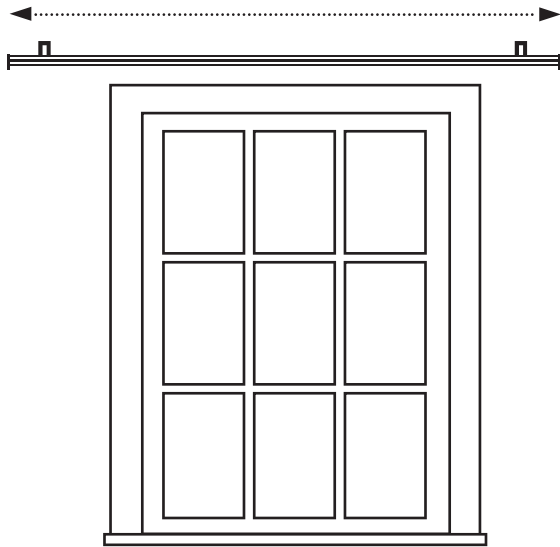

Width Measurement

Drop Measurement

 cms

 cms

## CURTAIN MEASURING GUIDE

### Measuring Width:

The track should be fitted 15cm above your window top, with 15cm - 20cm excess either side of the window recess.

Measure the total width of the track. Account for overlap. This is an additional measurement, normally 2.5cm, which allows the hanging curtains to overlap in the middle when they are closed.